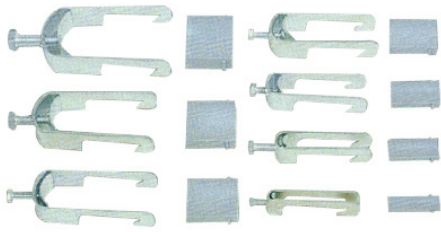

BK New BK Cable clamp series

Model No		Cable diameter Φ (mm)	Dimensional(mm)	
Galvanized steel	Stainless steel		B	H
BK14	BK14E	6-12	21	70
BK18	BK18 E	12-18	23	70
BK22	BK22 E	18-22	27	75
BK30	BK30 E	22-30	39	85
BK38	BK38 E	30-38	45	90
BK42	BK42E	38-42	47	95
BK50	BK50E	42-50	57	120
BK64	BK64 E	50-64	70	130
BK70	BK70 E	64-72	77	165
BK80	BK80 E	72-82	87	183
BK100	BK100 E	95-102	108	217

IF001 Adhesive tape for panel

IF001-16x3 / 5 / 7

IF001-16x3	IF001-16x5	IF001-16x7

UZ series Cable clamp

UZ

Fix the cable on the cable clamp orbit by plastic pad.

Model	Diameter mm	Model	Diameter mm
UZ6-12	6-12	UZ30-34	30-34
UZ12-16	12-16	UZ34-38	34-38
UZ14-18	14-18	UZ38-42	38-42
UZ18-22	18-22	UZ42-46	42-46
UZ22-26	22-26	UZ46-50	46-50
UZ26-30	26-30		

US series Cable clamp

US8/US3/US1

It could tightly clutch different cable on the bottom of the case. It is used together with a cable leading bar.

Model	Diameter mm	Cable Number
US8	13	8
US3	21	3
US1	47	1