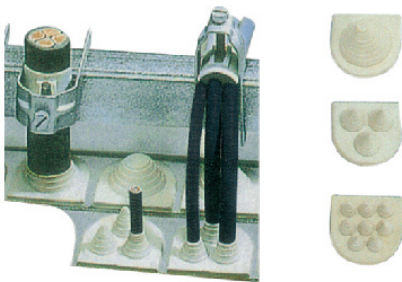

IF001 Adhesive tape for panel

IF001-16x3 / 5 / 7

IF001-16x3	IF001-16x5	IF001-16x7

UZ series Cable clamp

UZ

Fix the cable on the cable clamp orbit by plastic pad.

Model	Diameter mm	Model	Diameter mm
UZ6-12	6-12	UZ30-34	30-34
UZ12-16	12-16	UZ34-38	34-38
UZ14-18	14-18	UZ38-42	38-42
UZ18-22	18-22	UZ42-46	42-46
UZ22-26	22-26	UZ46-50	46-50
UZ26-30	26-30		

US series Cable clamp

US8/US3/US1

It could tightly clutch different cable on the bottom of the case. It is used together with a cable leading bar.

Model	Diameter mm	Cable Number
US8	13	8
US3	21	3
US1	47	1